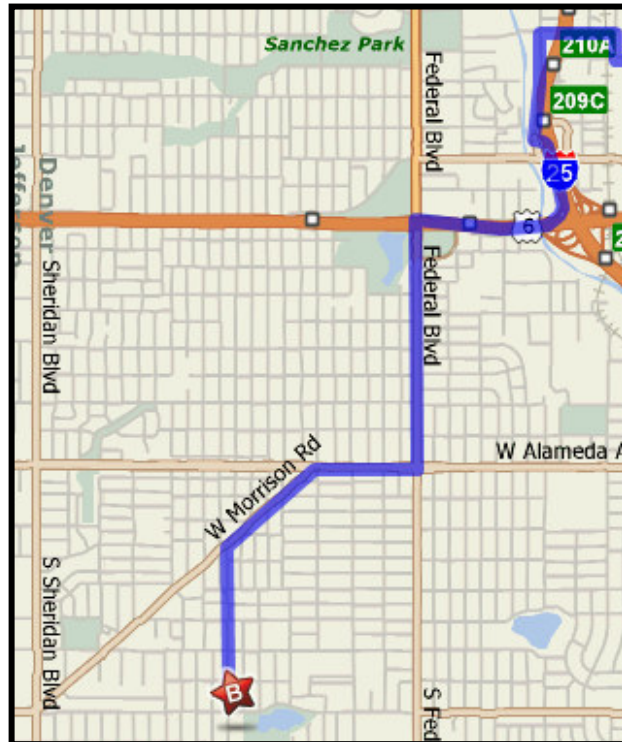

1005/1007/1015/1017 S. Patton Ct.
Denver, CO 80219

Driving Directions:

From I-25 take exit #209 B/6th Ave/Lakewood, toward Federal Blvd (CO-88)
Turn Left on Federal Blvd
Turn Right on W Alameda Ave
Turn Slight Left onto W Morrison Rd
Turn Slight Left onto S Patton Ct.
End at Habitat Site