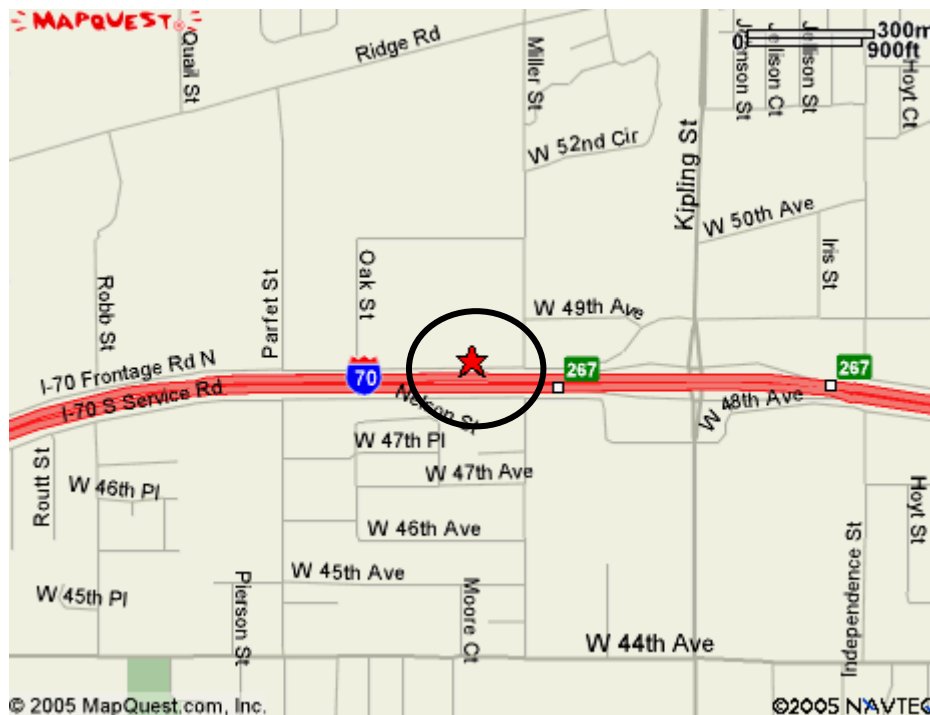

Habitat Home Improvement Outlet #2
10625 W. I-70 Service Road
Wheat Ridge, CO 80033
303-421-5300

Driving Directions:

From I-25, travel WEST on I-70

Exit at Kipling St.

Turn right (NORTH) onto Kipling

Take the first left onto the I-70 Service Road (there is a traffic light at this intersection)

Our Outlet will be on the right side of the Service Road

Look for the Terracon sign and the Outlet will be on the RIGHT side of the building